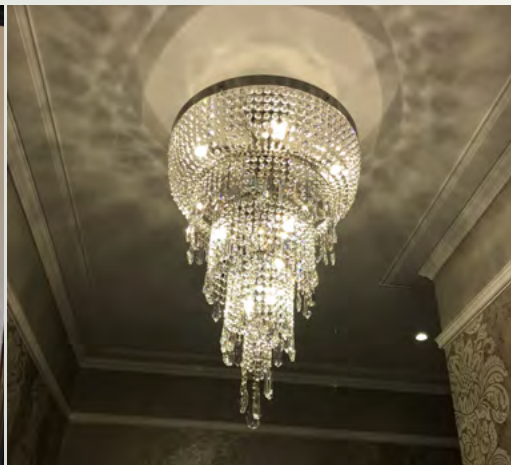

## INTRODUCING **MANHATTAN** FROM PARTICLES COLLECTION

Manhattan is a ceiling installation inspired by the city's silhouette, a city landscape full of modern skyscrapers. It consists of a number of detailed glass and metal elements that refer to the technical construction of the modern period. The play on individual, triangular-like elements reminiscent of beam construction has an extraordinary charm.

## GREAT BRITAIN PRIVATE RESIDENCE

We have a private residence in the UK equipped with a combination of custom-made and residential lighting fixtures. The main element of the staircase interior is a custom made 6 meter high cascade lighting fixture. Individual cascades have irregular edges formed by shining trimmings that evoke overflowing water. The other rooms of the residence were equipped with smaller trimmings fixtures that underline the exquisite design of the entire mansion.